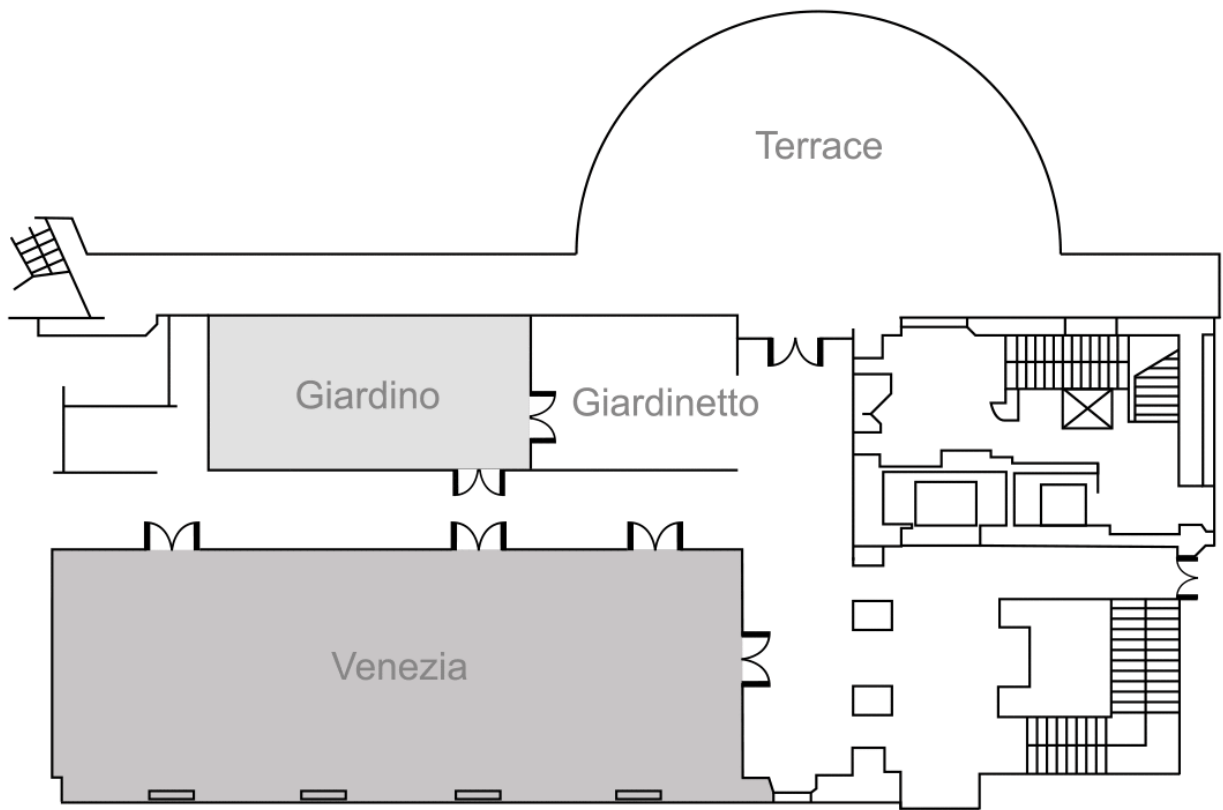

SHERATON

Diana Majestic Milan

PLANIMETRIE
—
FLOOR PLANS

Sheraton Diana Majestic

Viale Piave, 42 | Milano | IT 20129
+39 02 20581

Sheraton.com

Sheratondianamajestic.com

Piano Terra

Ground Floor

Primo Piano

First Floor

Giardino Garden