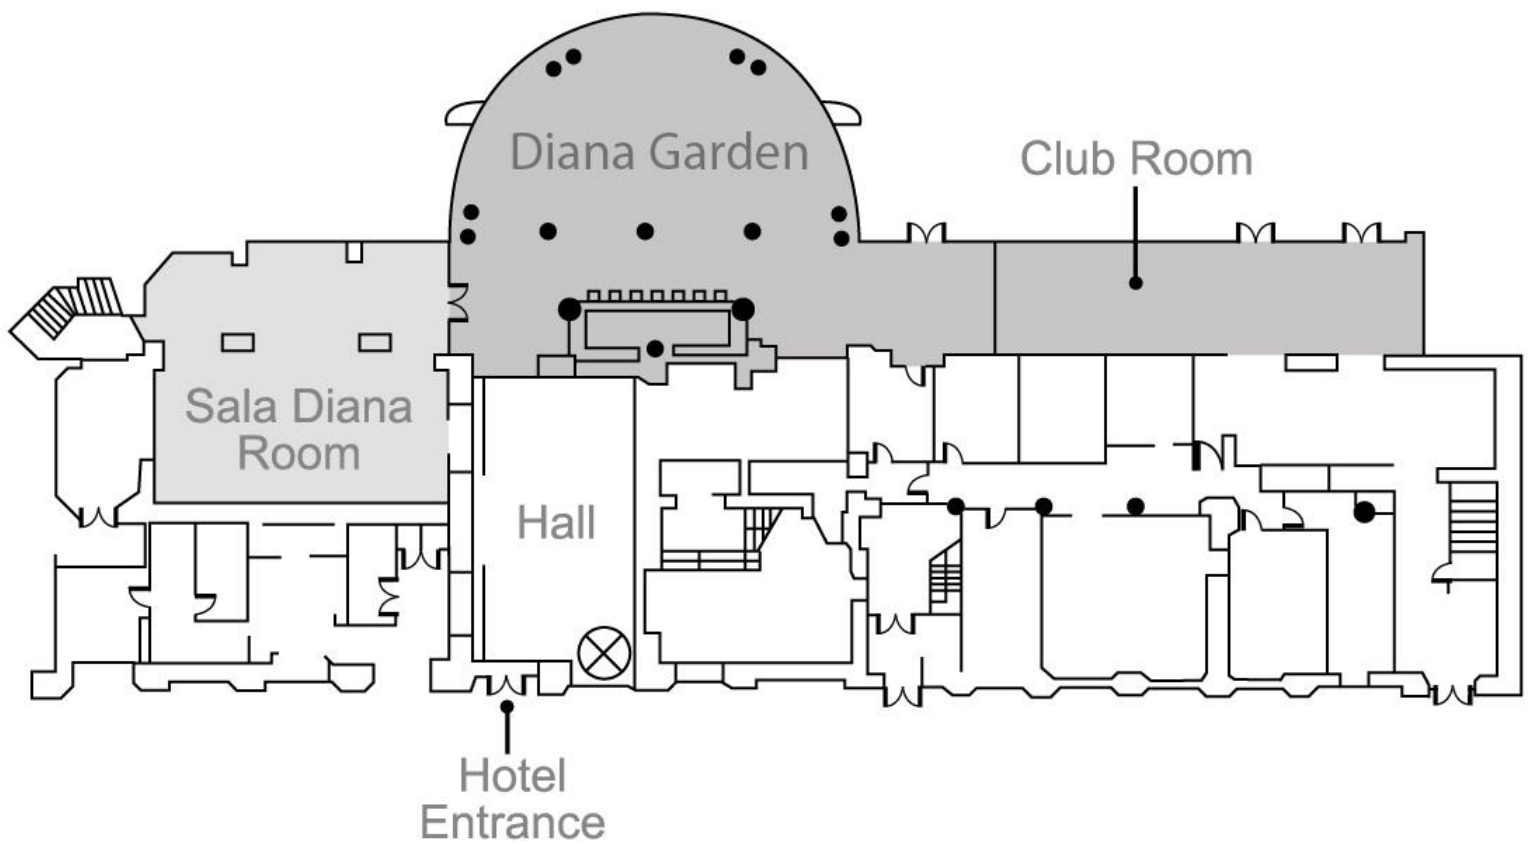

SHERATON

Diana Majestic Milan

PLANIMETRIE
—
FLOOR PLANS

Sheraton Diana Majestic

Viale Piave, 42 | Milano | IT 20129
+39 02 20581

Sheraton.com

Sheratondianamajestic.com

Piano Terra

Ground Floor

Primo Piano

First Floor

Giardino Garden